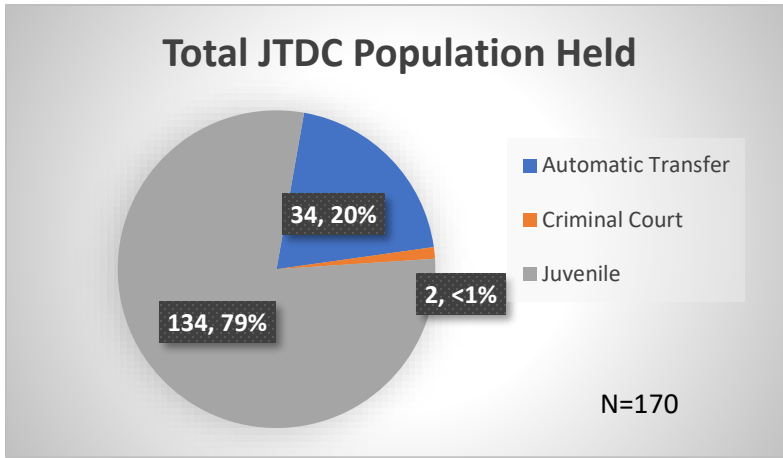

**Daily Data Dashboard – August 11, 2023**  
**Demographics for JTDC Population**  
**Friday Morning Midnight Count**

Total # of probation Involved youth<sup>1</sup>: 1,287

<sup>1</sup> Probation Active: Any youth who is pending sentencing with an active social history, has been formally placed on probation or supervision with Cook County Juvenile Probation on the date of the report.

\*Age, Gender and Race for Criminal Court population (N=2) is not represented in this report.

Data sources: cFive Supervisor – Probation Population and RMIS – JTDC Population

**Daily Data Dashboard – August 11, 2023**  
**Demographics for JTDC Population**  
**Friday Morning Midnight Count**