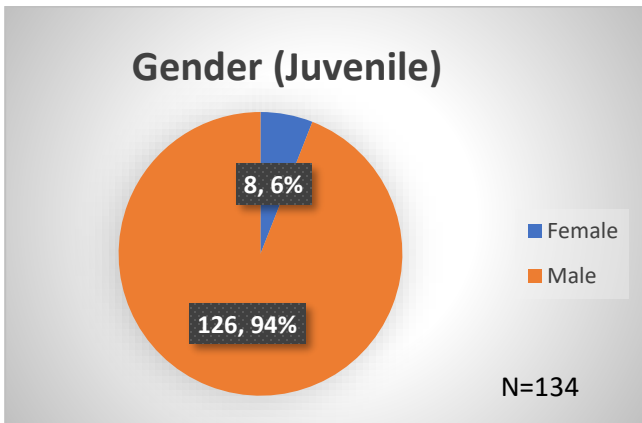

**Daily Data Dashboard – August 11, 2023**  
**Demographics for JTDC Population**  
**Friday Morning Midnight Count**

Total # of probation Involved youth<sup>1</sup>: 1,287

<sup>1</sup> Probation Active: Any youth who is pending sentencing with an active social history, has been formally placed on probation or supervision with Cook County Juvenile Probation on the date of the report.

\*Age, Gender and Race for Criminal Court population (N=2) is not represented in this report.

Data sources: cFive Supervisor – Probation Population and RMIS – JTDC Population

**Daily Data Dashboard – August 11, 2023**  
**Demographics for JTDC Population**  
**Friday Morning Midnight Count**