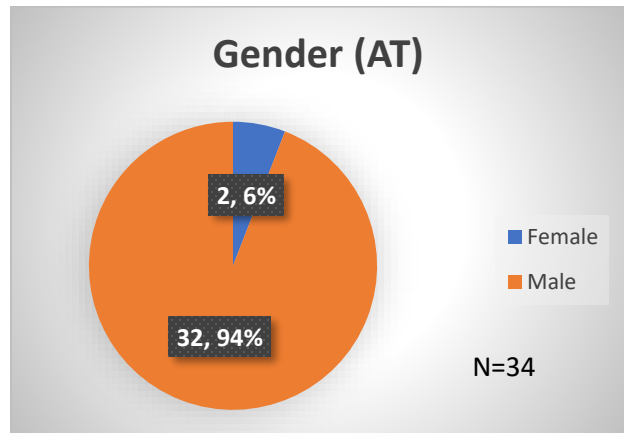

**Daily Data Dashboard – August 11, 2023**  
**Demographics for JTDC Population**  
**Friday Morning Midnight Count**

Total # of probation Involved youth<sup>1</sup>: 1,287

<sup>1</sup> Probation Active: Any youth who is pending sentencing with an active social history, has been formally placed on probation or supervision with Cook County Juvenile Probation on the date of the report.

\*Age, Gender and Race for Criminal Court population (N=2) is not represented in this report.

Data sources: cFive Supervisor – Probation Population and RMIS – JTDC Population

**Daily Data Dashboard – August 11, 2023**  
**Demographics for JTDC Population**  
**Friday Morning Midnight Count**