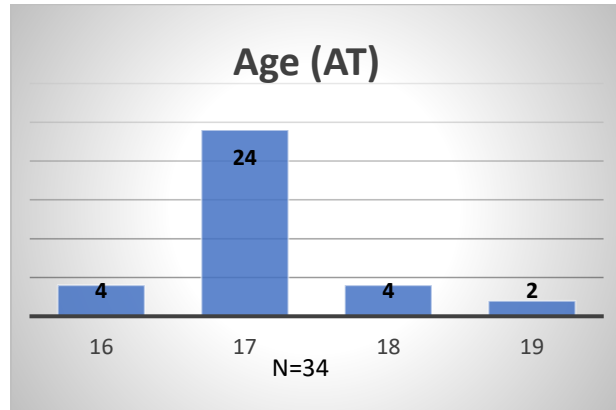

**Daily Data Dashboard – August 11, 2023**  
**Demographics for JTDC Population**  
**Friday Morning Midnight Count**

Total # of probation Involved youth<sup>1</sup>: 1,287

<sup>1</sup> Probation Active: Any youth who is pending sentencing with an active social history, has been formally placed on probation or supervision with Cook County Juvenile Probation on the date of the report.

\*Age, Gender and Race for Criminal Court population (N=2) is not represented in this report.

Data sources: cFive Supervisor – Probation Population and RMIS – JTDC Population

**Daily Data Dashboard – August 11, 2023**  
**Demographics for JTDC Population**  
**Friday Morning Midnight Count**