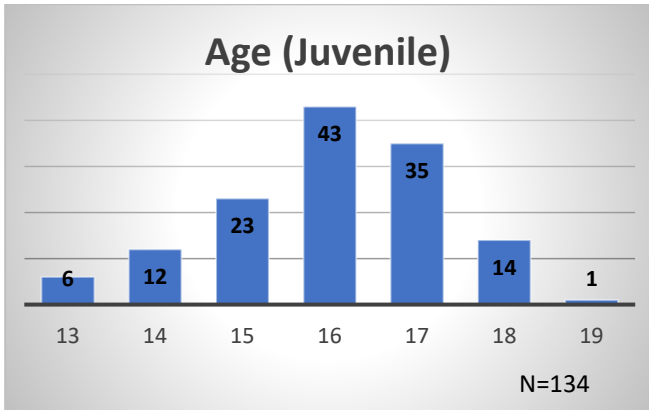

**Daily Data Dashboard – August 11, 2023**  
**Demographics for JTDC Population**  
**Friday Morning Midnight Count**

Total # of probation Involved youth<sup>1</sup>: 1,287

<sup>1</sup> Probation Active: Any youth who is pending sentencing with an active social history, has been formally placed on probation or supervision with Cook County Juvenile Probation on the date of the report.

\*Age, Gender and Race for Criminal Court population (N=2) is not represented in this report.

Data sources: cFive Supervisor – Probation Population and RMIS – JTDC Population

**Daily Data Dashboard – August 11, 2023**  
**Demographics for JTDC Population**  
**Friday Morning Midnight Count**